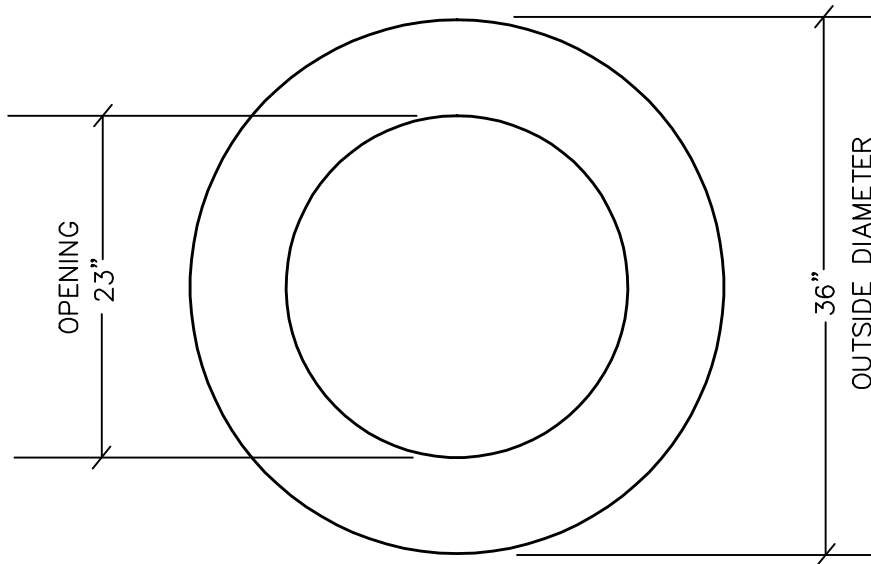

APOLLO PLANTER
MODEL NUMBER 1A-3624

TOP VIEW

SIDE VIEW